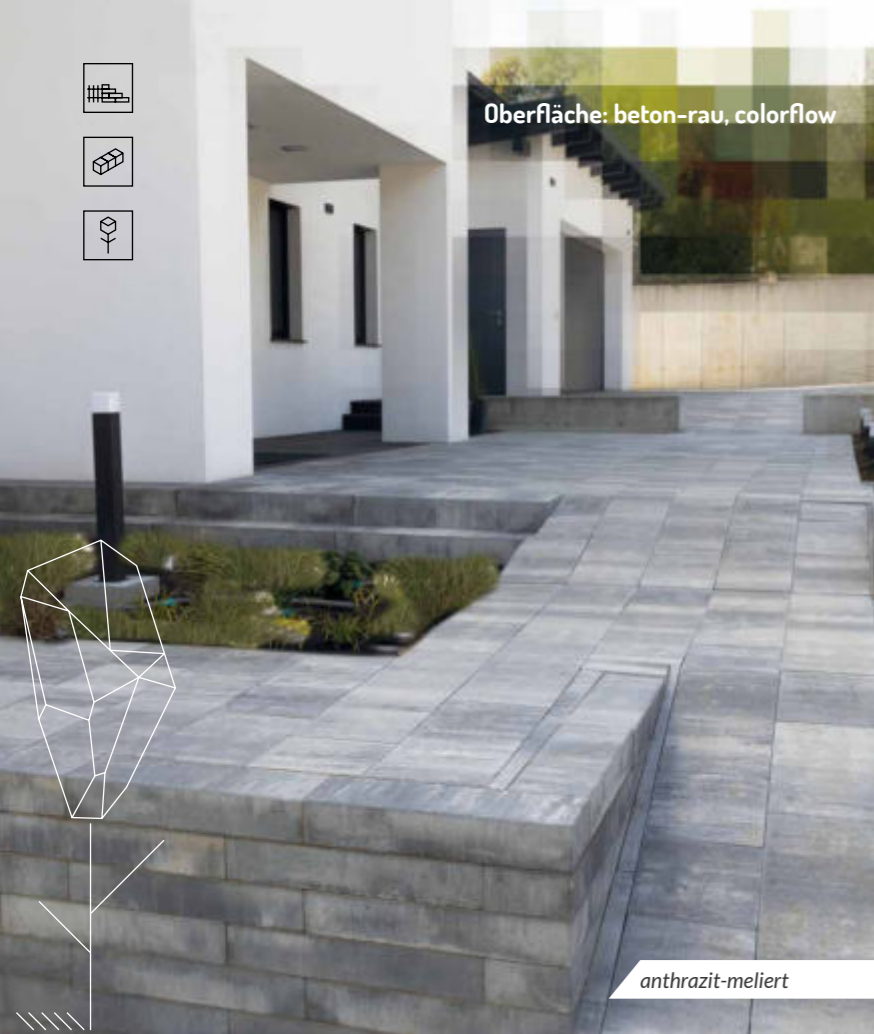

Oberfläche: beton-rau, colorflow

anthrazit-meliert